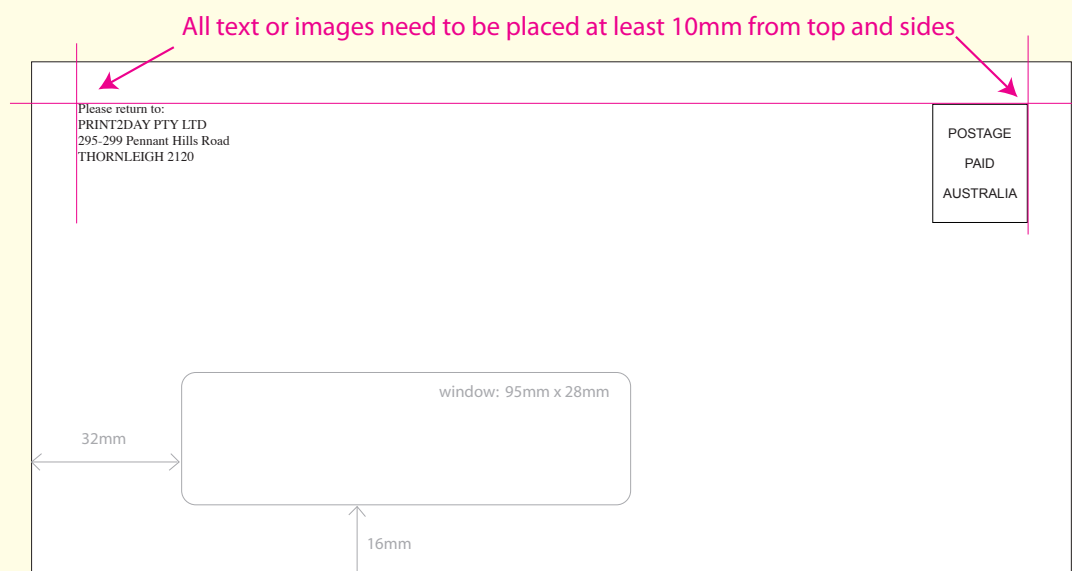

C5 Plain Pocket strip seal envelopes

- Size : 229 x 162

C4 Plain Pocket strip seal envelopes

- Size : 324 x 229

B4 Plain Pocket strip seal envelopes

- Size : 353 x 250

PRINT2DAY ENVELOPES - 1 Colour plus black

Add your pms colour to the file name eg: 1255_myfilename_pms485.pdf

SIZES: DL Plain white self seal envelopes

- Size : 220 x 110

DL Window face white self seal secretive envelopes

- Size : 220 x 110
- Window size : 95 x 28mm (32mm from left 16mm from bottom)

- Size : 220 x 110

DL Window face white self seal secretive envelopes

- Size : 220 x 110
- Window size : 95 x 28mm (32mm from left 16mm from bottom)

C5 Plain Pocket strip seal envelopes

- Size : 229 x 162