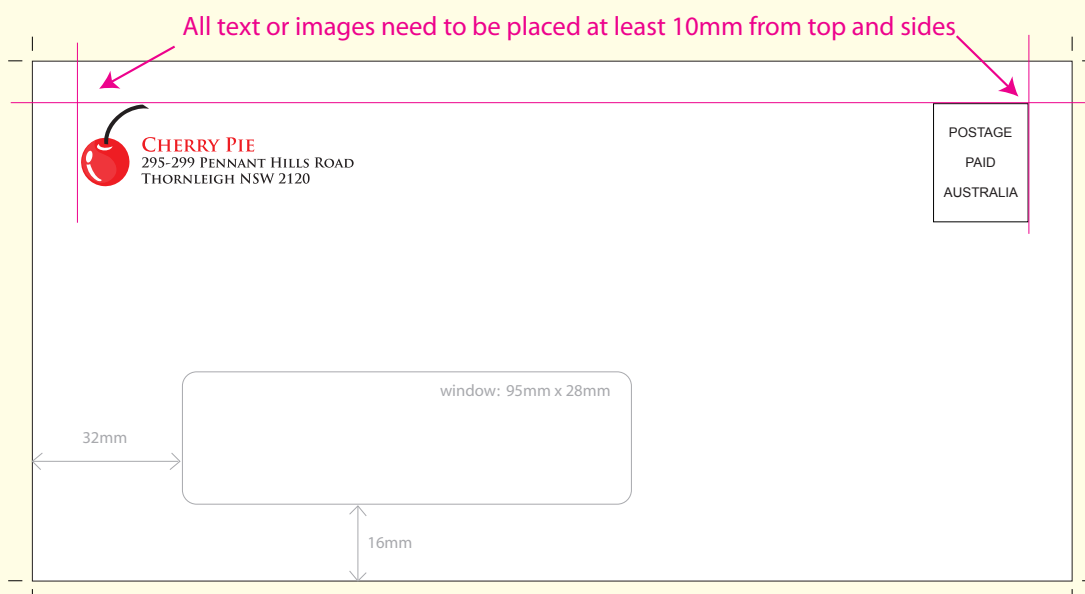

C5 Plain Pocket strip seal envelopes

- Size : 229 x 162

C4 Plain Pocket strip seal envelopes

- Size : 324 x 229

B4 Plain Pocket strip seal envelopes

- Size : 353 x 250

PRINT2DAY ENVELOPES - Full Colour

WHAT WE NEED FROM YOU

- Size : 220 x 110

DL Window face white self seal secretive envelopes

- Size : 220 x 110
- Window size : 95 x 28mm (32mm from left 16mm from bottom)

C5 Plain Pocket strip seal envelopes

- Size : 229 x 162